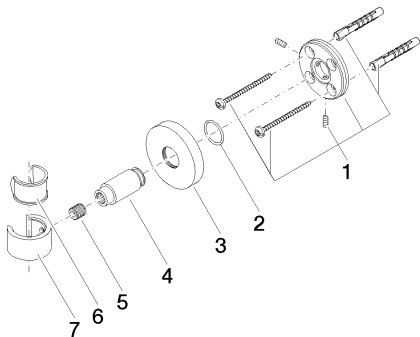

Bathtub - Meta
Wall bracket - polished chrome
Article number: 28 050 625-00

Other surface finishes

More custom finish options are available via special production (xTra Service). Please see our finish matrix for availability and pricing or contact a Dornbracht representative.

Spare parts list

Number	Item Number	Designation	Number of units