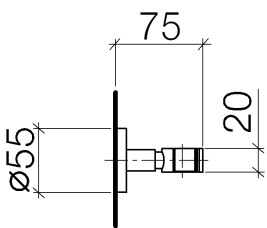

Bathtub - Meta  
Wall bracket - polished chrome  
Article number: 28 050 625-00

- Flange diameter 2-1/8"

polished chrome

## Dimensional drawing

All dimensions in mm / inch = mm x 0,0394

Bathtub - Meta

Wall bracket - polished chrome

Article number: 28 050 625-00

Bathtub - Meta  
Wall bracket - polished chrome  
Article number: 28 050 625-00